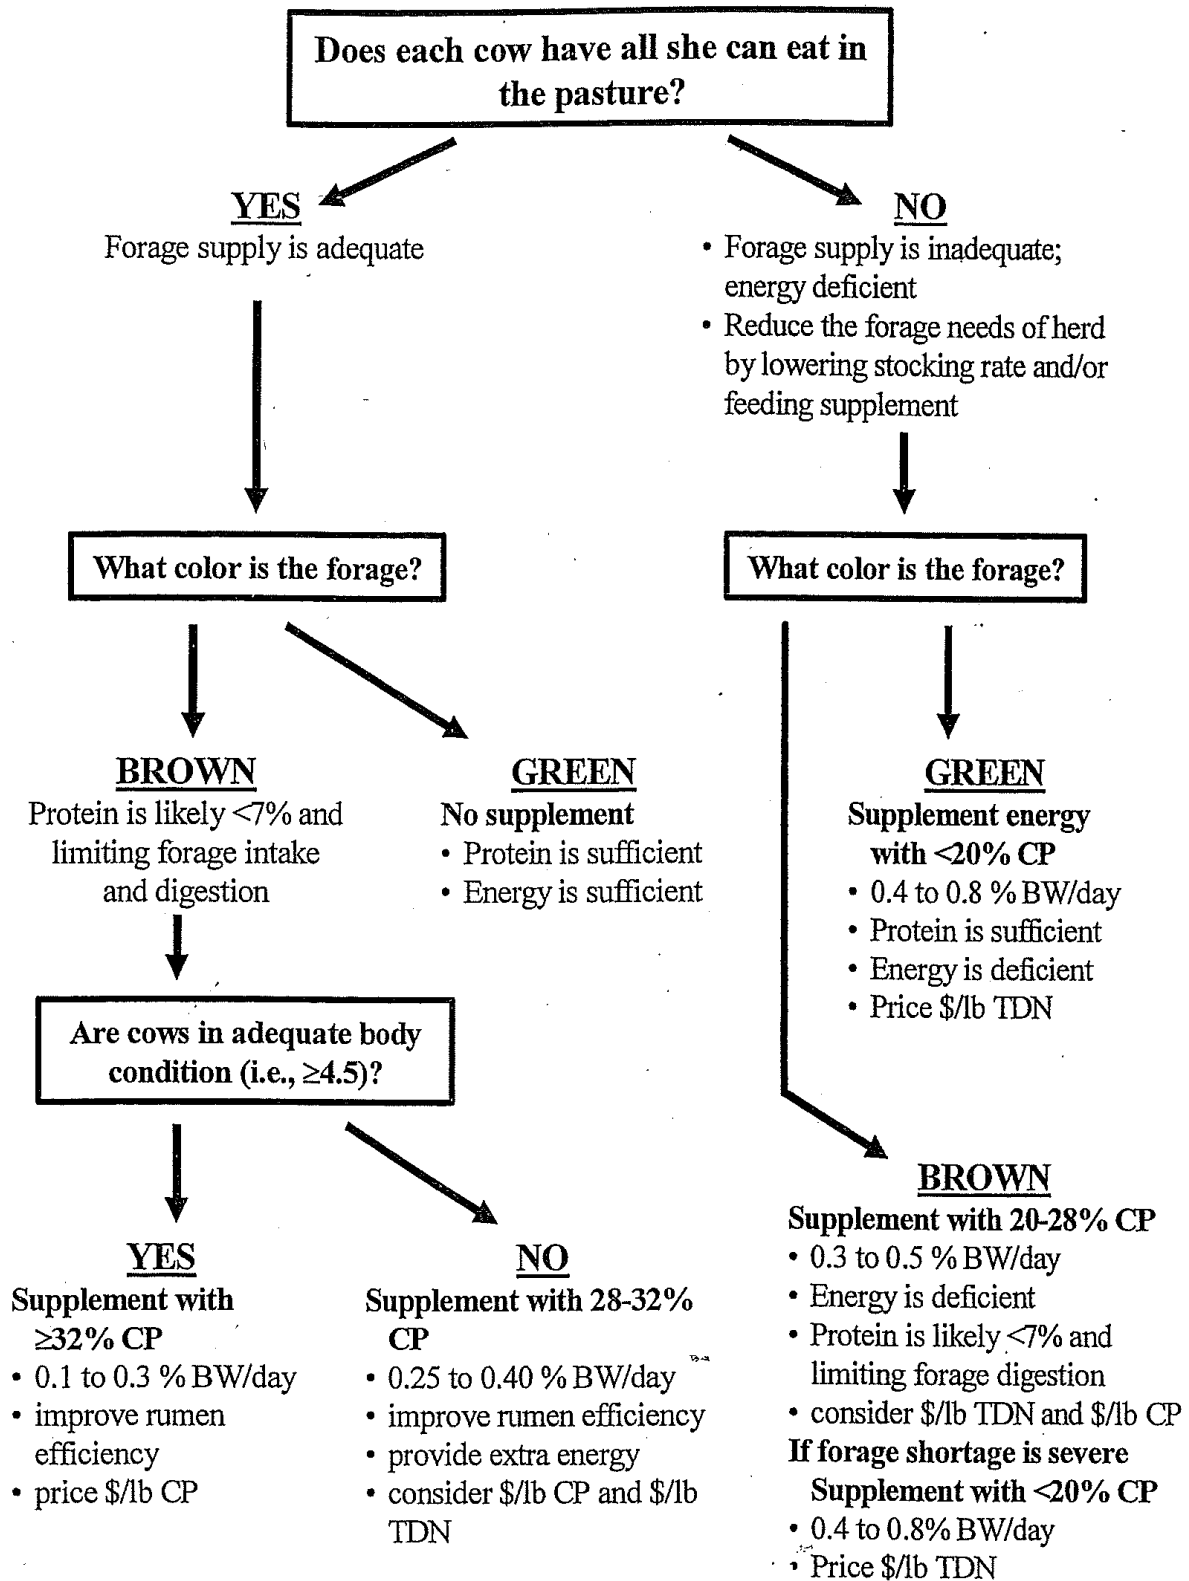

BEEF COW SUPPLEMENT DECISION GUIDE*

**This decision guide is a general tool and is not as accurate as measuring actual forage quality and quantity to develop a strategic supplementation program for a specific class of cattle.*